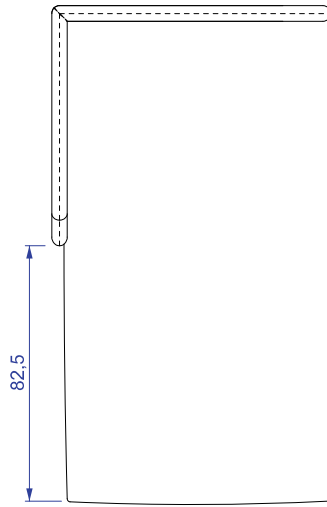

CARBONO 338, CHAISES

CARBONO

chaise C338 SBR
85x160x65cm (LxPxA)
almofadas:
1x und. decorativa 50x50cm
1x und. decorativa 55x55cm

chaise C338 1BR ESQUERDO
90x160x65cm (LxPxA)
almofadas:
1x und. decorativa 50x50cm
1x und. decorativa 55x55cm

chaise C338 1BR DIREITO
90x160x65cm (LxPxA)
almofadas:
1x und. decorativa 50x50cm
1x und. decorativa 55x55cm