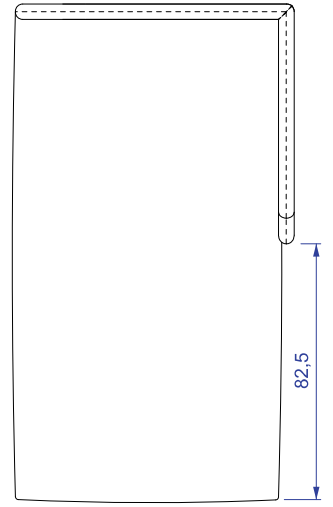

CARBONO 338, CHAISES

CARBONO

chaise C338 SBR
85x160x65cm (LxPxA)
almofadas:
1x und. decorativa 50x50cm
1x und. decorativa 55x55cm

chaise C338 1BR ESQUERDO
90x160x65cm (LxPxA)
almofadas:
1x und. decorativa 50x50cm
1x und. decorativa 55x55cm

chaise C338 1BR DIREITO
90x160x65cm (LxPxA)
almofadas:
1x und. decorativa 50x50cm
1x und. decorativa 55x55cm